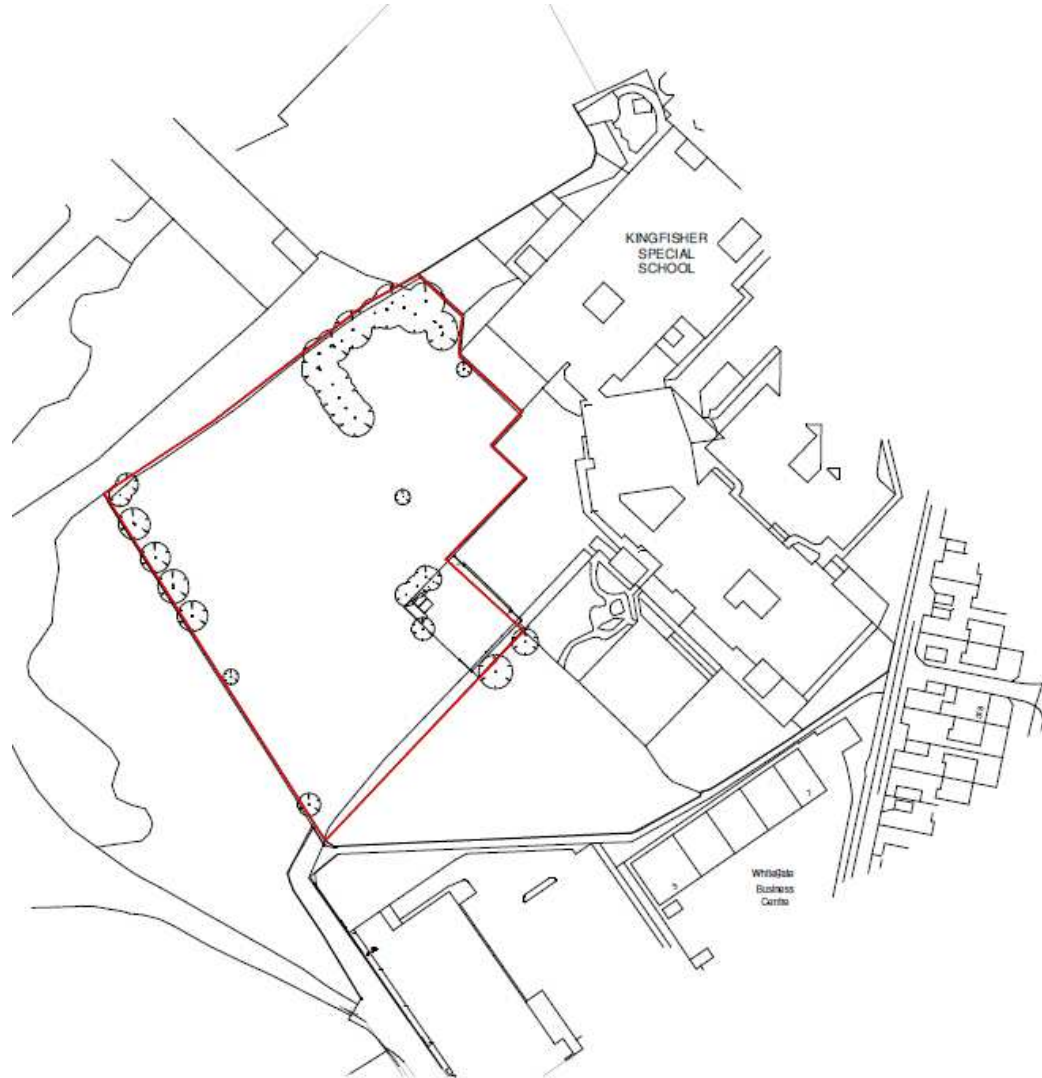

Planning Committee Meeting

Date 27th May 2020

Erection of a two storey Special Educational Needs & Disability (SEND) Primary School, including multi-use games area, access, landscaping and other works.

Land adjoining Kingfisher School, Foxdenton Lane,
Chadderton

Application No. PA/344246/19

Location Plan

Aerial view

View across the site

View across the site

Site layout plan